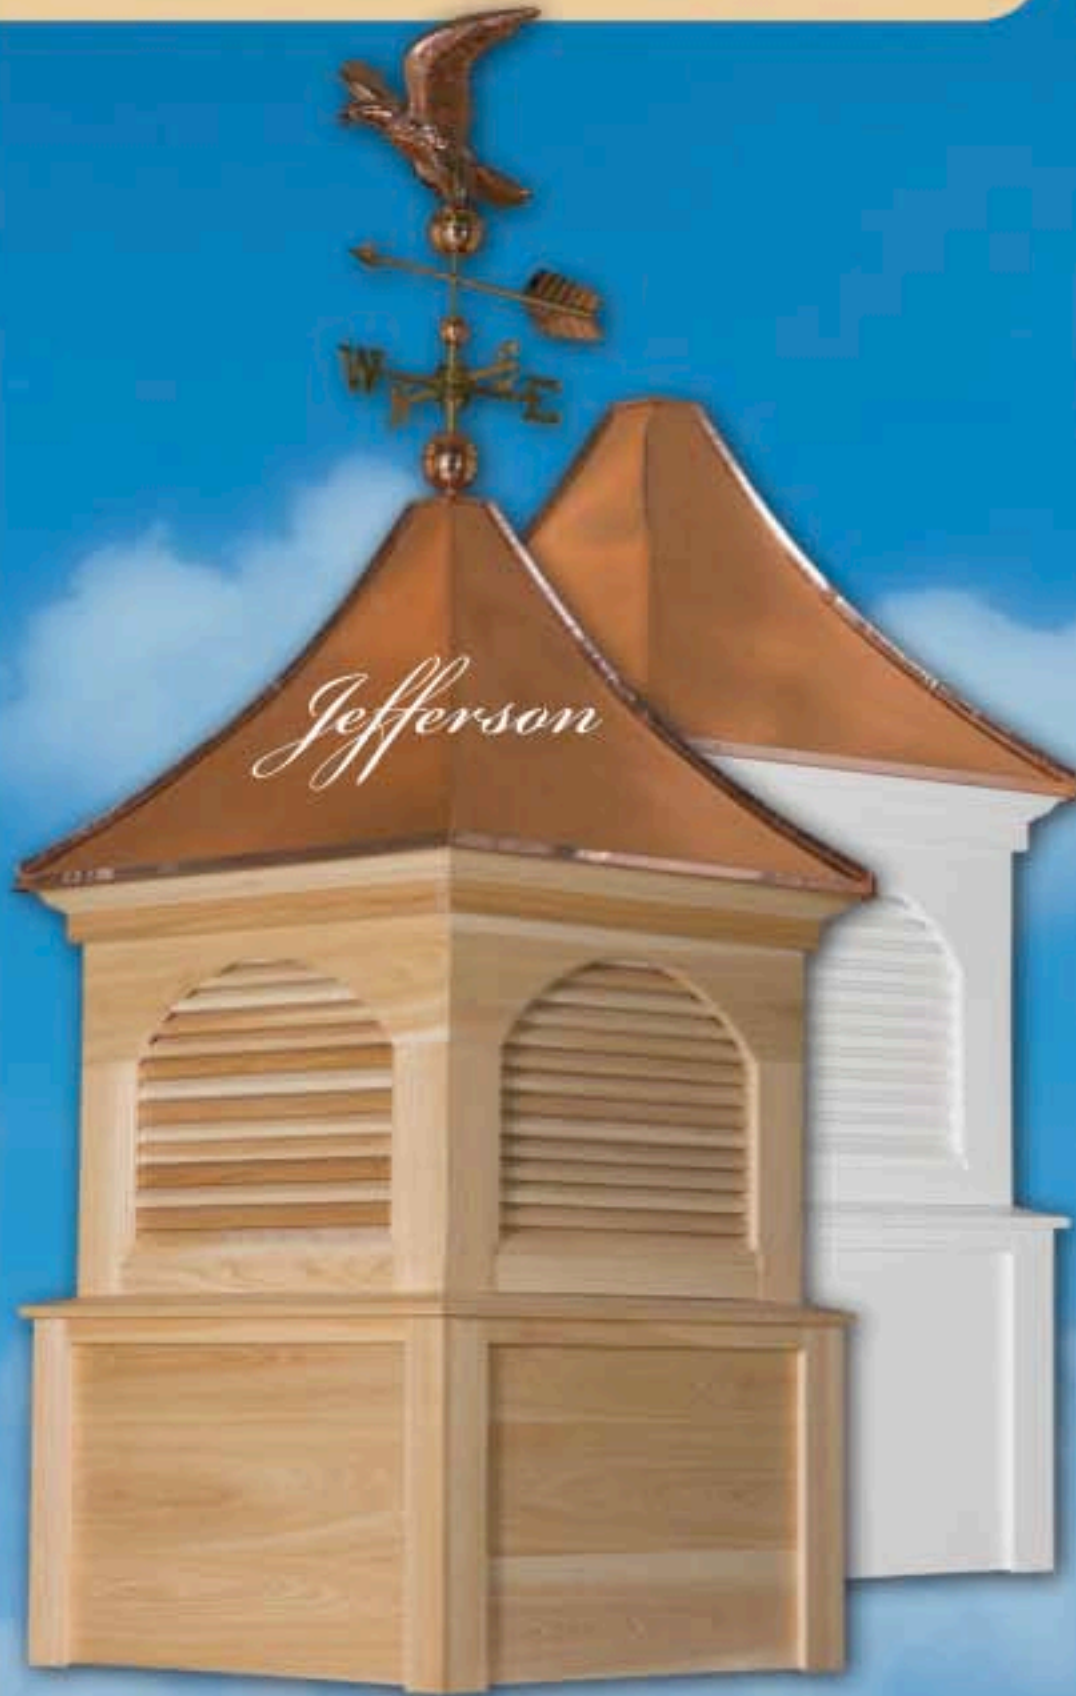

CUSTOM CUPOLAS

Quality Handcrafted
Cupolas & Weathervanes

Washington
72" Square by 130" high
(with optional copper ledge & molding)

Heritage

S E R I E S

PROFILE

SQUARE IN SHAPE

Our most popular line of cupolas, the Heritage Series, will add distinction and beauty to your home, garage, barn, or out-building. All Heritage Series cupolas are handcrafted and quality inspected by dedicated professionals to ensure your complete satisfaction.

• ALL CUPOLAS ARE AVAILABLE IN CYPRESS OR AZEK MATERIAL

• AVAILABLE SIZES: 32", 36", 40"

Elite

S E R I E S

PROFILE

SQUARE IN SHAPE

Our premium line of cupolas, the Elite Series, is designed for maximum beauty, quality and durability. Handcrafted and quality inspected by dedicated professionals, the result of over 25 years of experience in the cupola industry, the Elite Series cupolas will surpass your expectations in providing the perfect complement to your buildings' appearance.