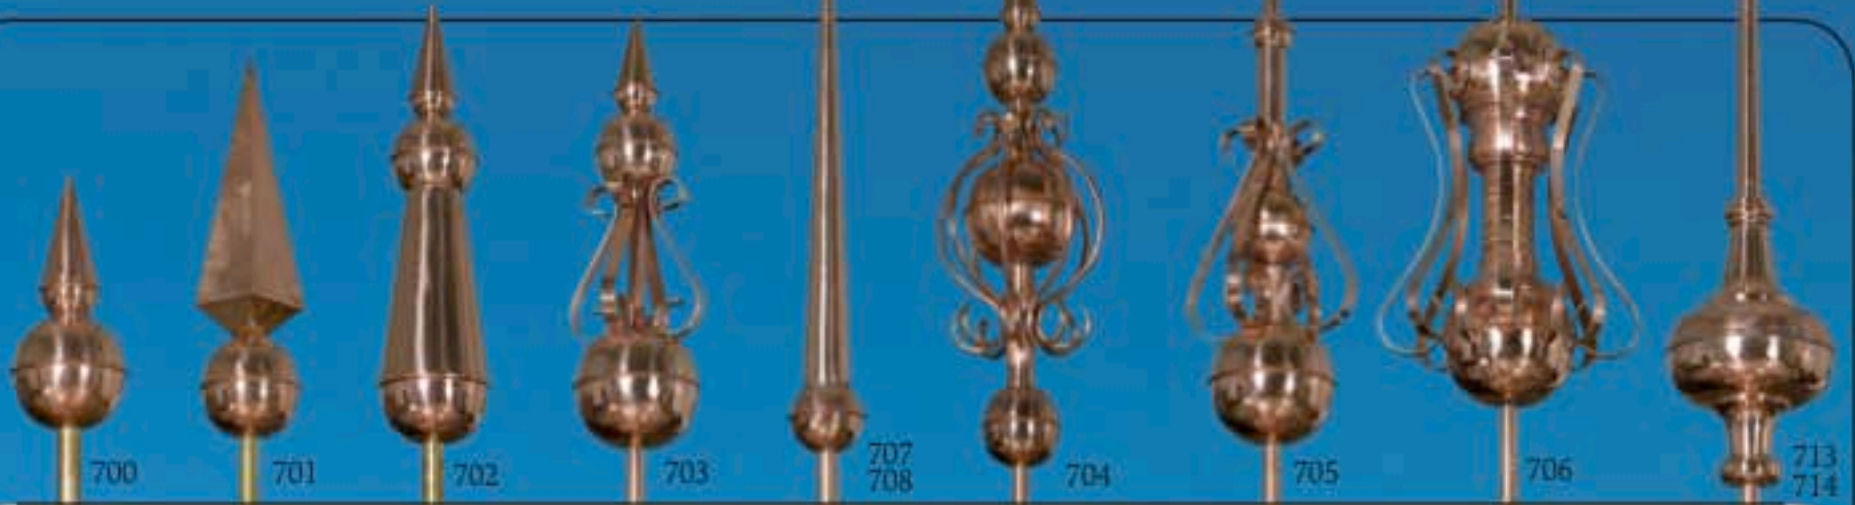

Princeton

Yale

Dartmouth

• ALL CUPOLAS ARE AVAILABLE IN CYPRESS OR AZEK MATERIAL
• AVAILABLE SIZES: 36", 42", 48", 60", 72"

Weather vanes

S E R I E S

The perfect finishing touch to add character to your cupola.

700 **Avalon** - 4" w x 13" h

701 **Lancelot** - 5" w x 24" h

702 **Camelot** - 5" w x 26" h

703 **Merlin** - 6" w x 28" h

707 **Gawain** - 3" w x 28" h

708 **Gawain** - 6" w x 39" h

704 **Guinevere** - 9" w x 34" h