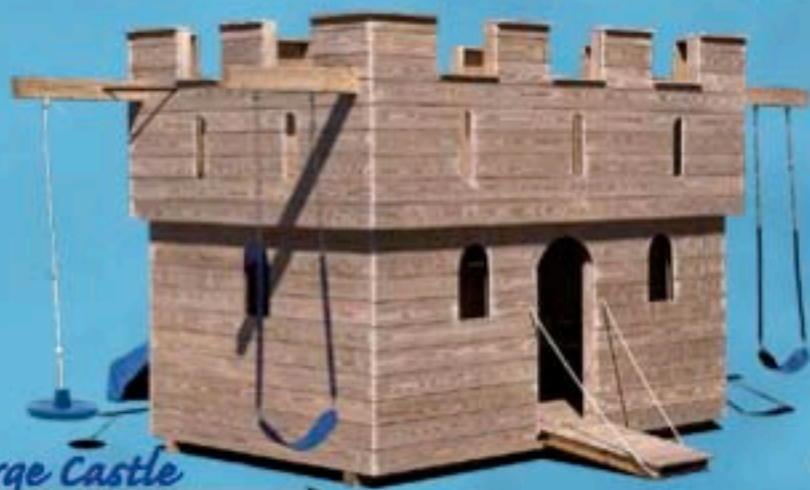

ALL BOATS INCLUDE

(1) 10' Slide • (1) Ladder • (1) Ramp • (1) Ship Wheel
(1) Fireman's Pole • (2) Trapeze Bars

OPTIONS AVAILABLE

A-Frame Swing Set • Canopy
Clear Coat Water Repellent • Cedar Lumber

Wooden PLAYGROUND CASTLES

Let them play like kings!

Small Castle

7' x 8' x 7' 9"H
OPTION SHOWN
Clear Coat Water Repellent

Medium Castle

8' x 9' x 9' 2"H
OPTION SHOWN
Rockwall • Heavy Duty Slide

Large Castle

8' x 12' x 9' 2"H

*Assembly
Layout*

ALL
PLAYGROUND
EQUIPMENT
IS AVAILABLE
IN KITS

*Kit
Package*

Instructions Available

ALL CASTLES INCLUDE

- (1) 10' Slide • (2) Swings • (1) Drawbridge
 - (1) Inside Ladder & Bench • (1) Fireman's Pole
- MEDIUM & LARGE CASTLES INCLUDE**
- (1) Trapeze • (1) Disk Swing