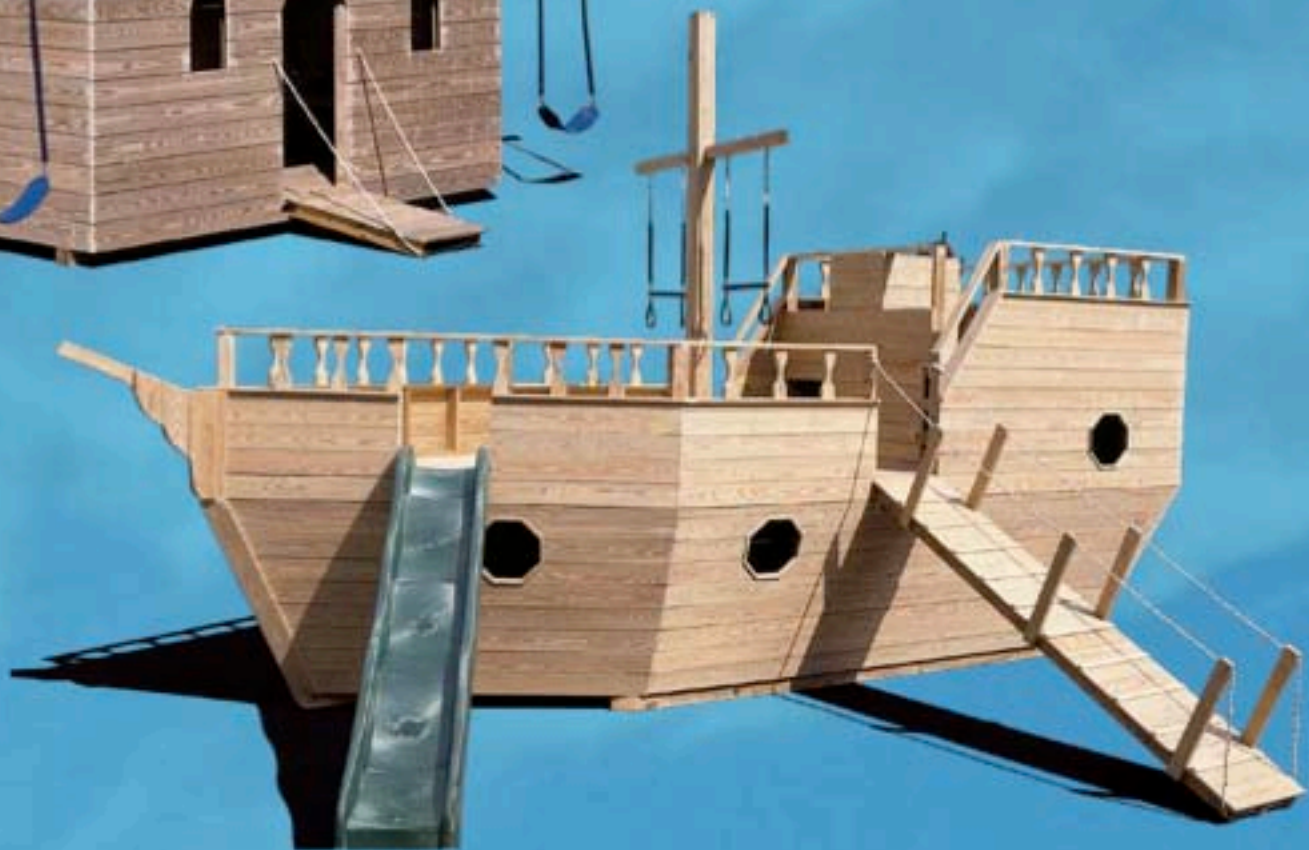

Wooden PLAYGROUND EQUIPMENT

*An Effective Alternative
to Traditional Treated
Lumber*

Wooden PLAYGROUND PLANES & TRAINS

Let Their Imagination Travel

Airplane

4' x 11' x 7'4" H

INCLUDES

(1) 8' slide + (2) swings

(1) steering wheel

4 Piece Train

3'9"W x 28'9"L

INCLUDES

Engine, Coal Car, Tanker
and Caboose

6 Piece Train

3'9"W x 40'L

INCLUDES

Engine, Coal Car, Tanker
Passenger Car, Dining Car and Caboose

Wooden PLAYGROUND BOATS

Waves & Waves of Fun!

Small Boat

8' x 14' x 7'6"H

4" x 4" x 10' Mast

OPTIONS SHOWN

Canopy & 10' Swing Set Extension

Small Boat

8' x 14' x 7'6"H

4" x 4" x 10' Mast

OPTIONS SHOWN

Rock Wall • Heavy Duty Slide

Small Boat

8' x 14' x 7'6"H

4" x 4" x 10' Mast