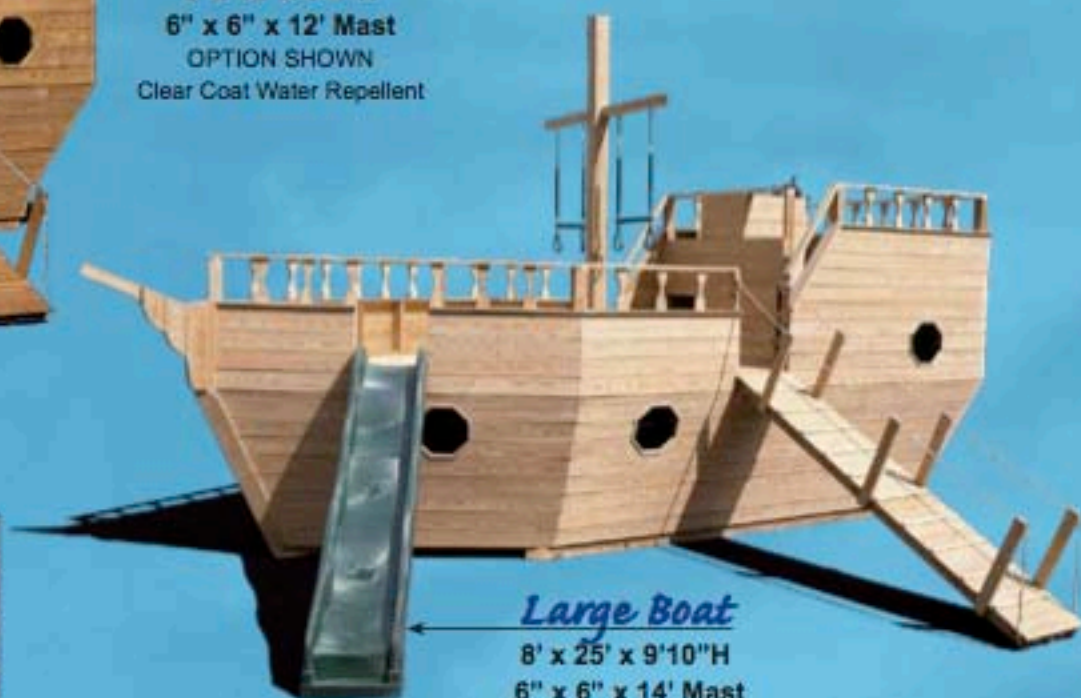

OPTION SHOWN

Cedar Lumber

Wolmanized Natural Select Wood.

Wooden PLAYGROUND BOATS

Waves & Waves of Fun!

Medium Ark

8' x 22' x 10'½"H

4' x 5' Playhouse

Medium Boat

8' x 18' x 9'2"H

6" x 6" x 12' Mast

OPTION SHOWN

Clear Coat Water Repellent

Large Boat

8' x 25' x 9'10"H

6" x 6" x 14' Mast