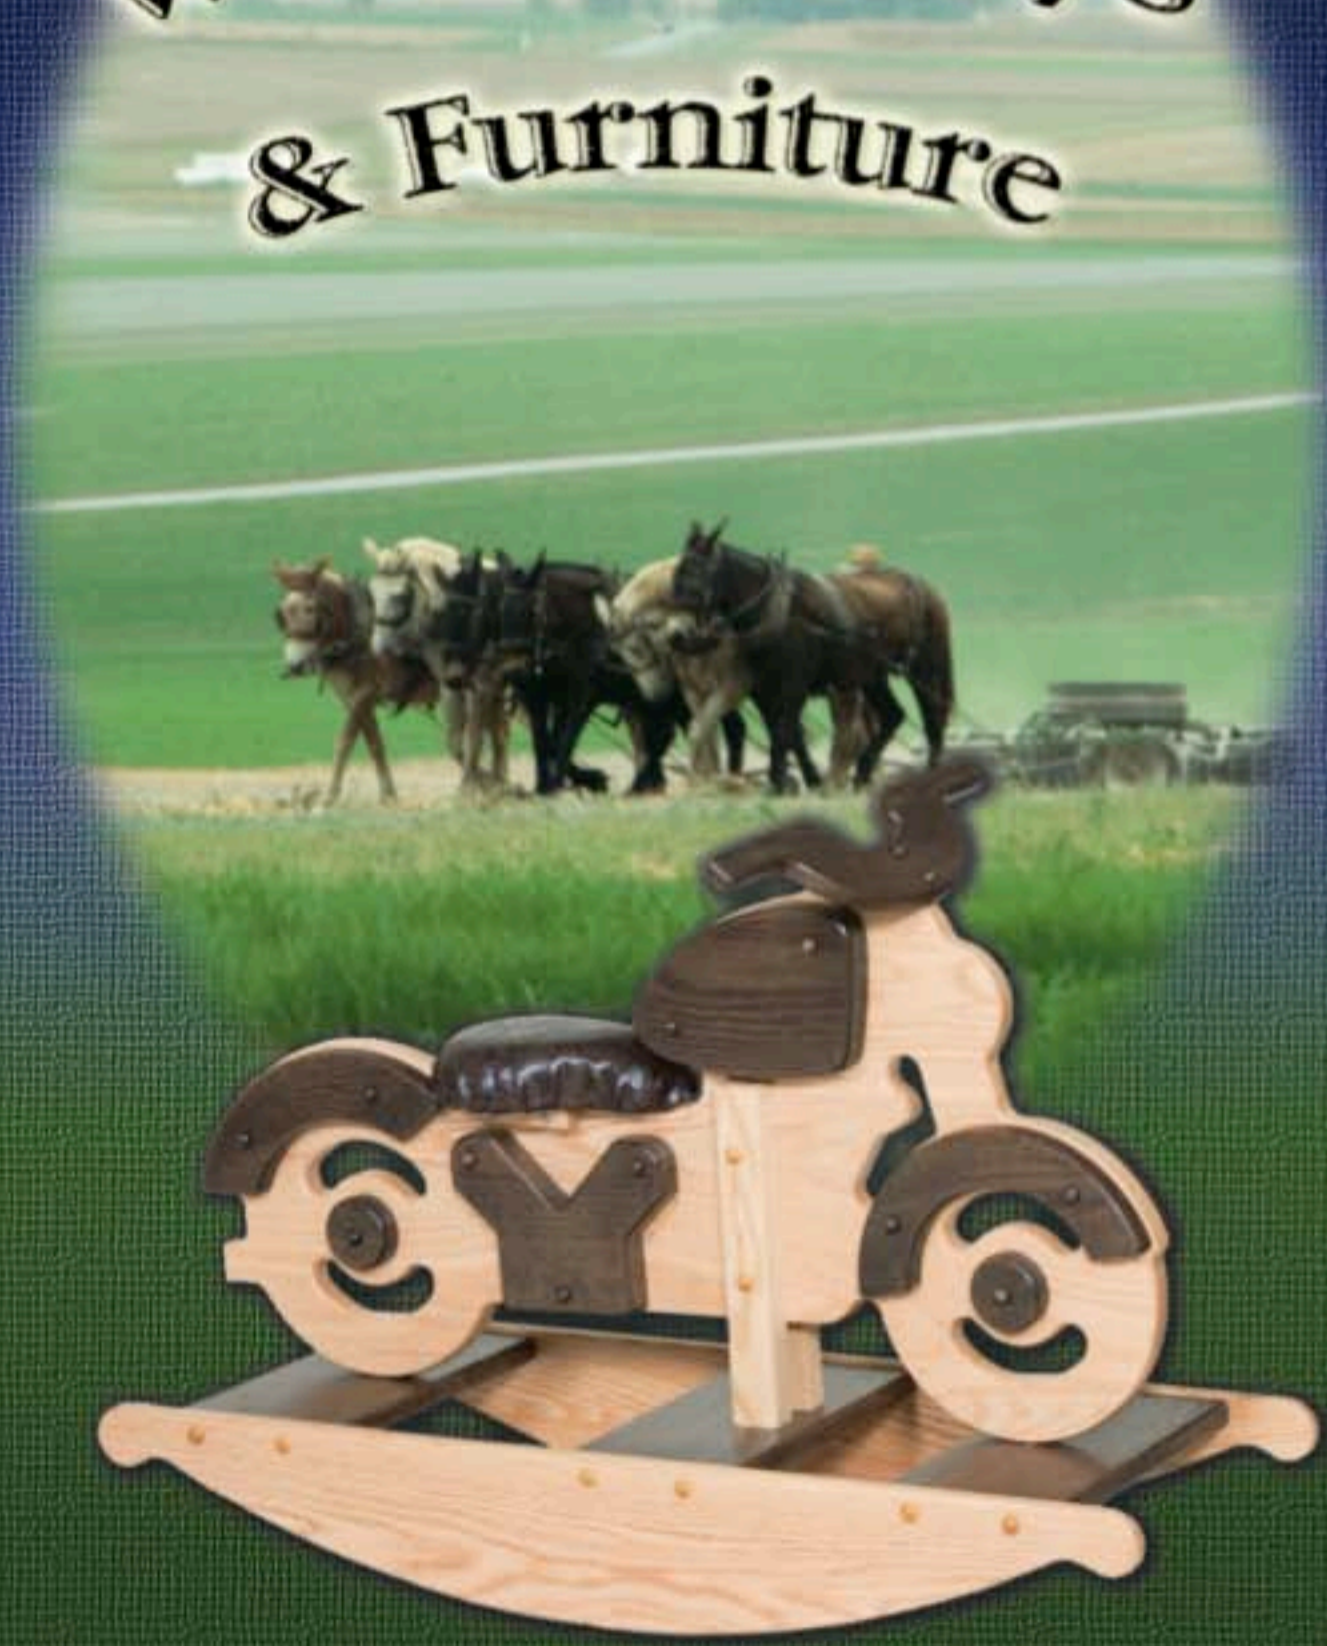

# Hand Crafted Wooden Toys & Furniture

Picture the fun your li'l fella

will have with this one!

Open those windows of **imagination** . . .

Handcrafted—for hours of delight!

**#44 3-in-1 set**

Flip this any way you want to use it!  
Rocker ~ 16" x 32" H 18"  
Highchair ~ 16" x 19" H 32"  
Desk ~ 16" x 32" H 18"

**#25 Stacking Benches**

11" x 25" H 15<sup>1</sup>/<sub>2</sub>"

**3 Tier Book Shelf**

H 46<sup>1</sup>/<sub>2</sub>"

**Doll Bunk Beds**

11" x 25" H 30<sup>1</sup>/<sub>2</sub>"

**Table and Bench Set**

Table 22" x 30" H 21"