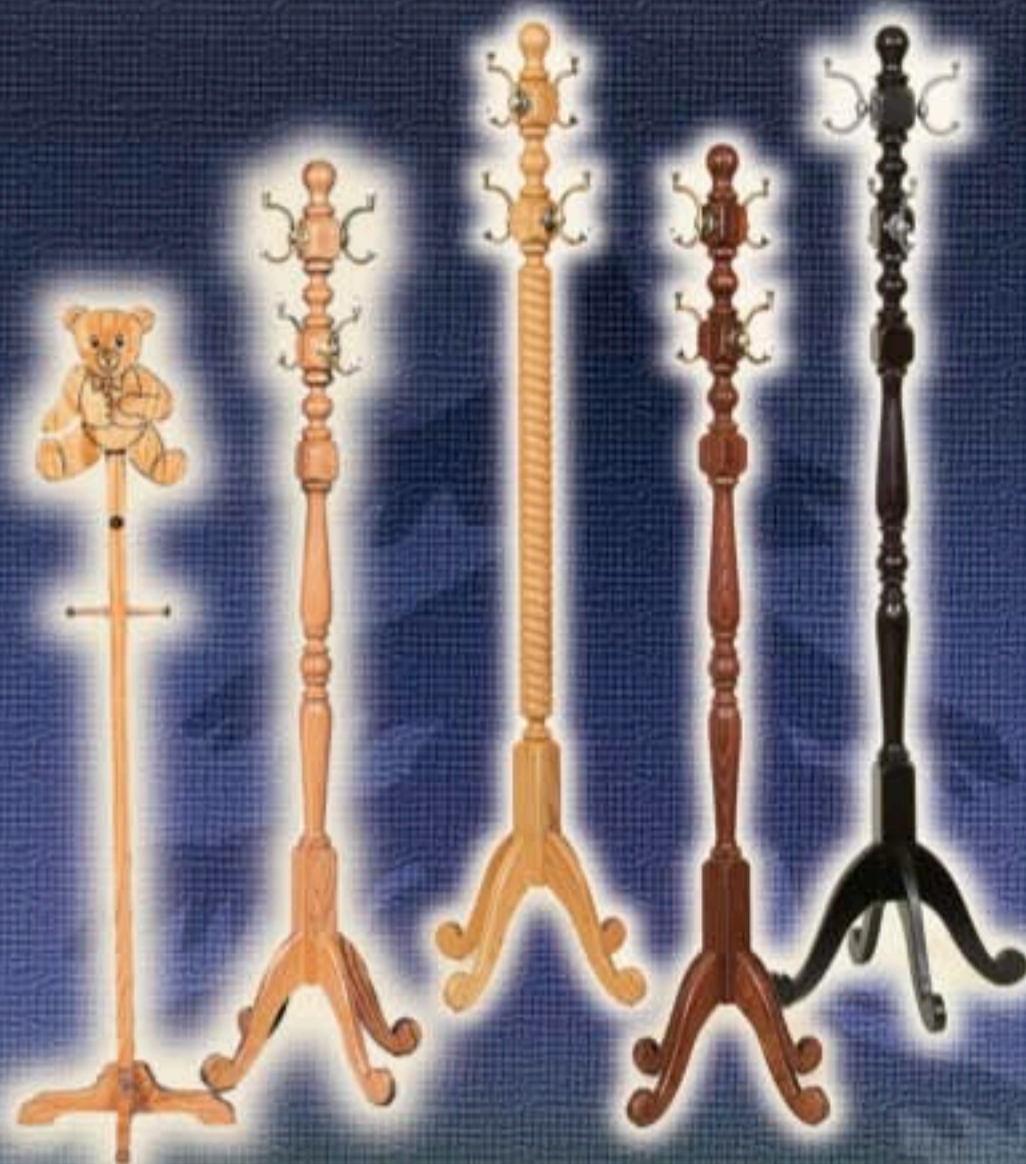

**#7 Butcher Block**  
30" x 22" H 35"

**#45 Trash Bin**  
13" x 17 1/4" H 27"  
**#46 Trash Bin w/liner**

Everyone deserves the finest!

**#34 Quilt Rack**  
W 28" H 31"

**#56 Desk**  
37" x 22" H 88"

**#49 Large Book Shelf**  
12" x 30" H 72"

**#50 Low Book Shelf**  
12" x 48" vH 36"

**#4 Bear Tree**

59" H Base 16"

**#20 Hall Tree Rope**

(same dim.)

**#19 Hall Tree Deluxe**

68" H Base 20"

**#21 Hall Tree Reeded**

(not pictured)

**Pictured on cover**

**#29 Motorcycle**

34" x 12" H 23"